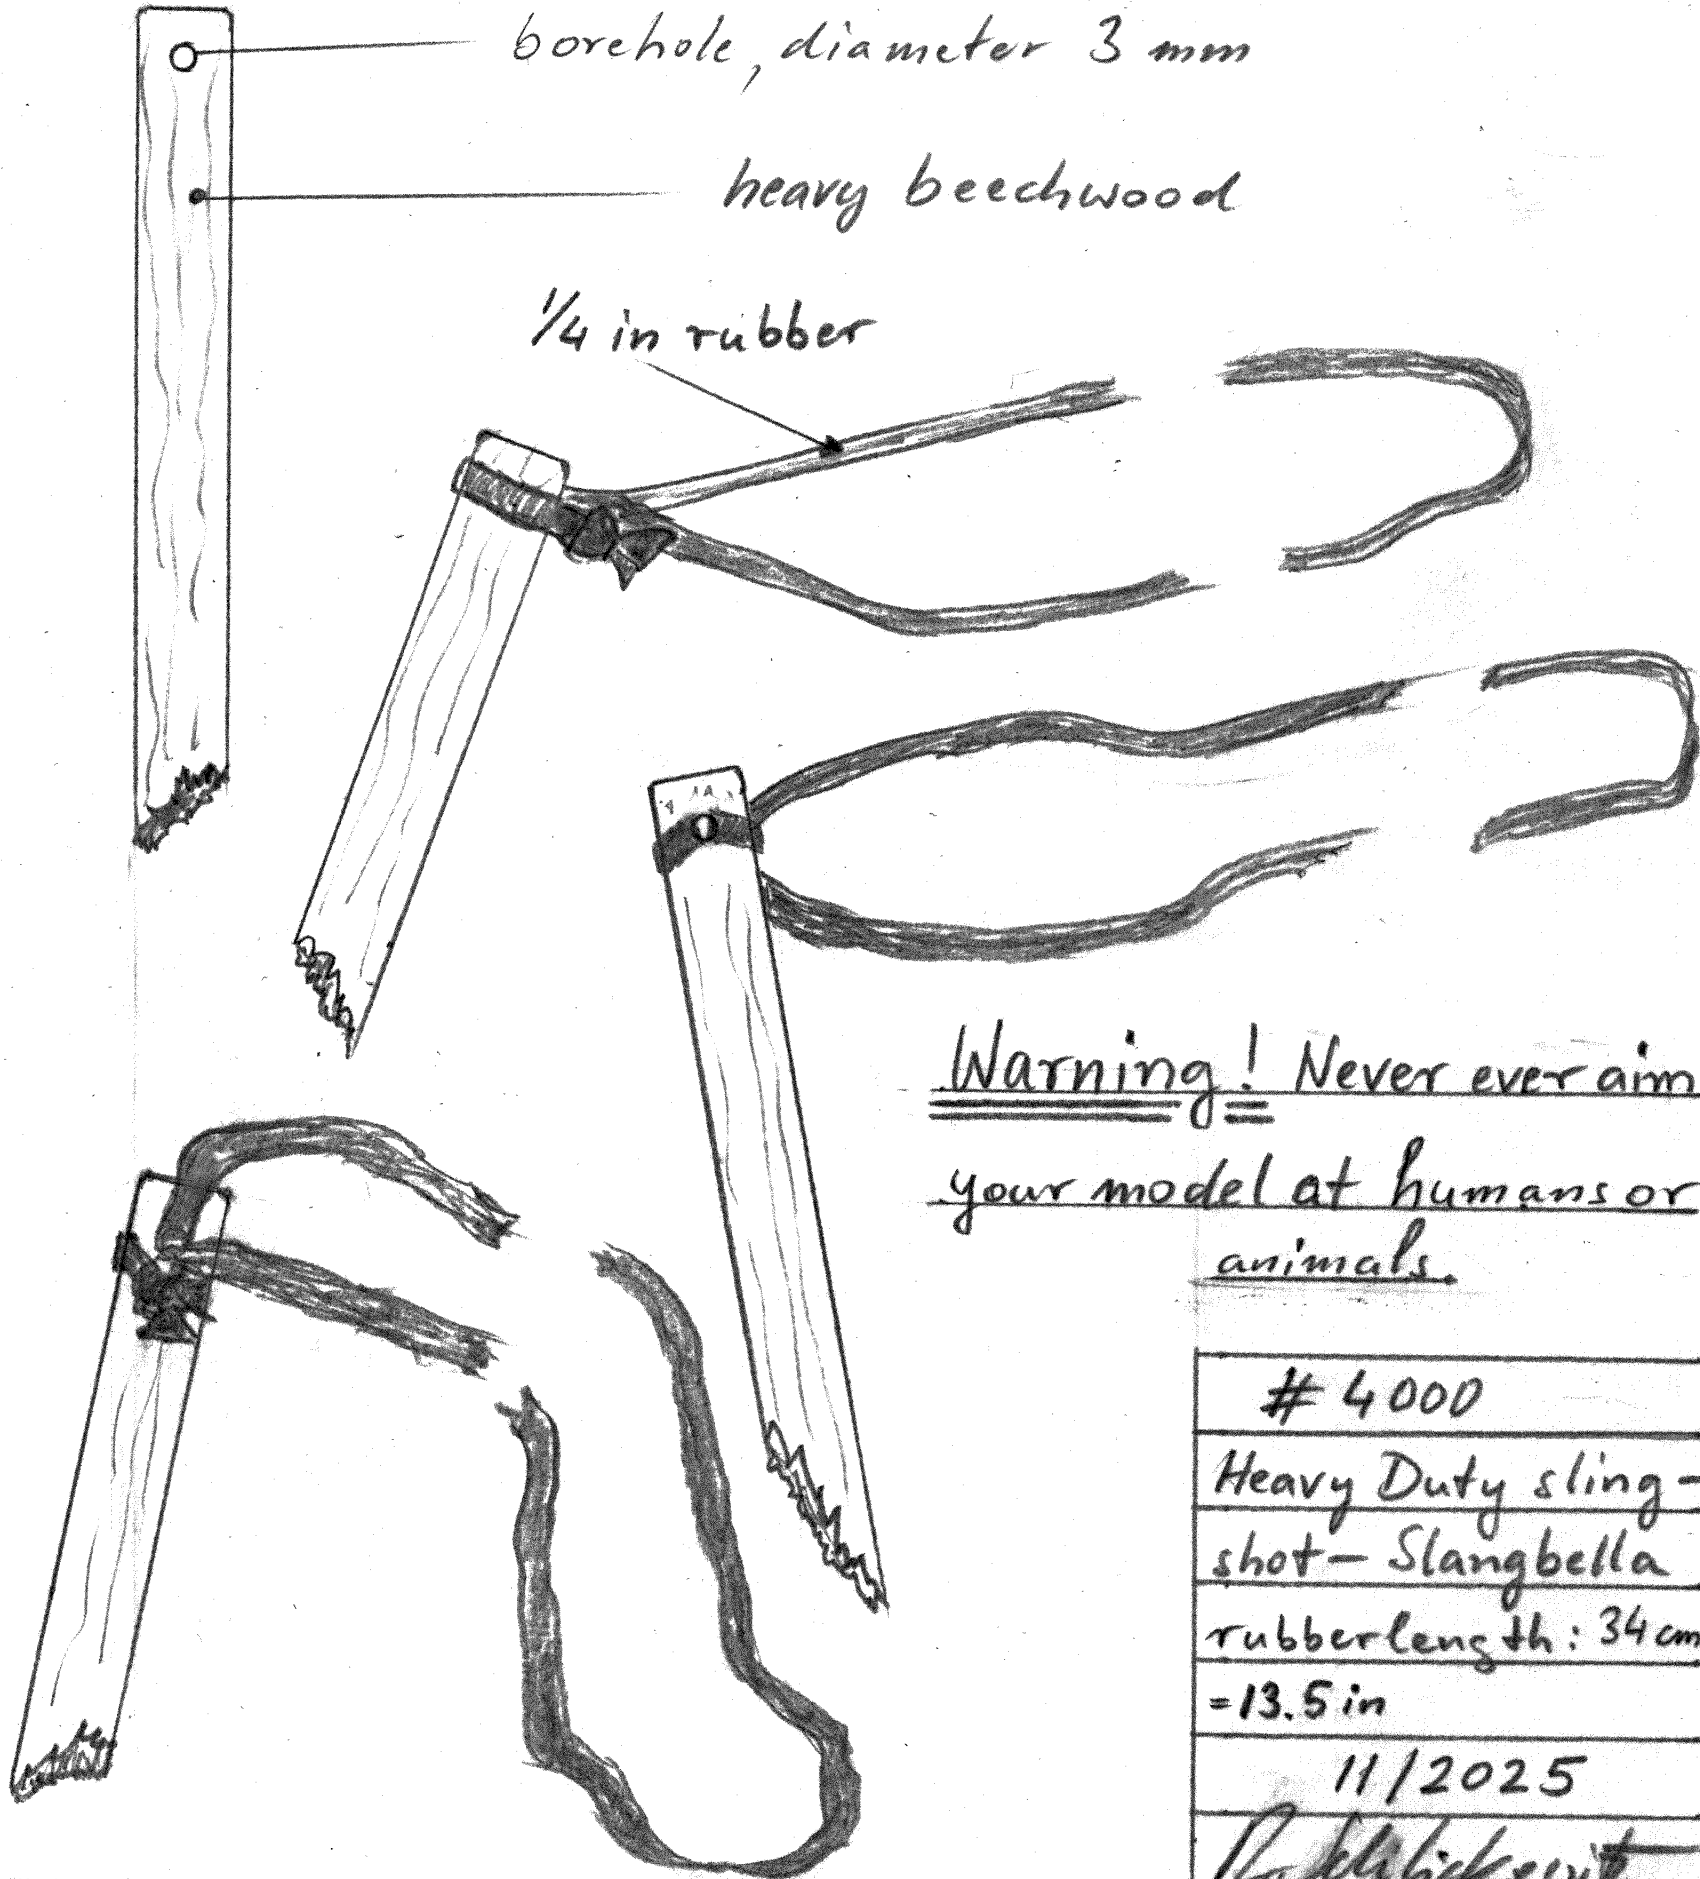

For models up to 80g / 75cm wingspan

full length

225 mm

12 mm

Ø

borehole, diameter 3 mm

heavy beechwood

1/4 in rubber

Warning! Never ever aim
your model at humans or
animals.

4000
Heavy Duty sling- shot - Slangbella
rubber length: 34 cm = 13.5 in
11/2025
R. Klickevit