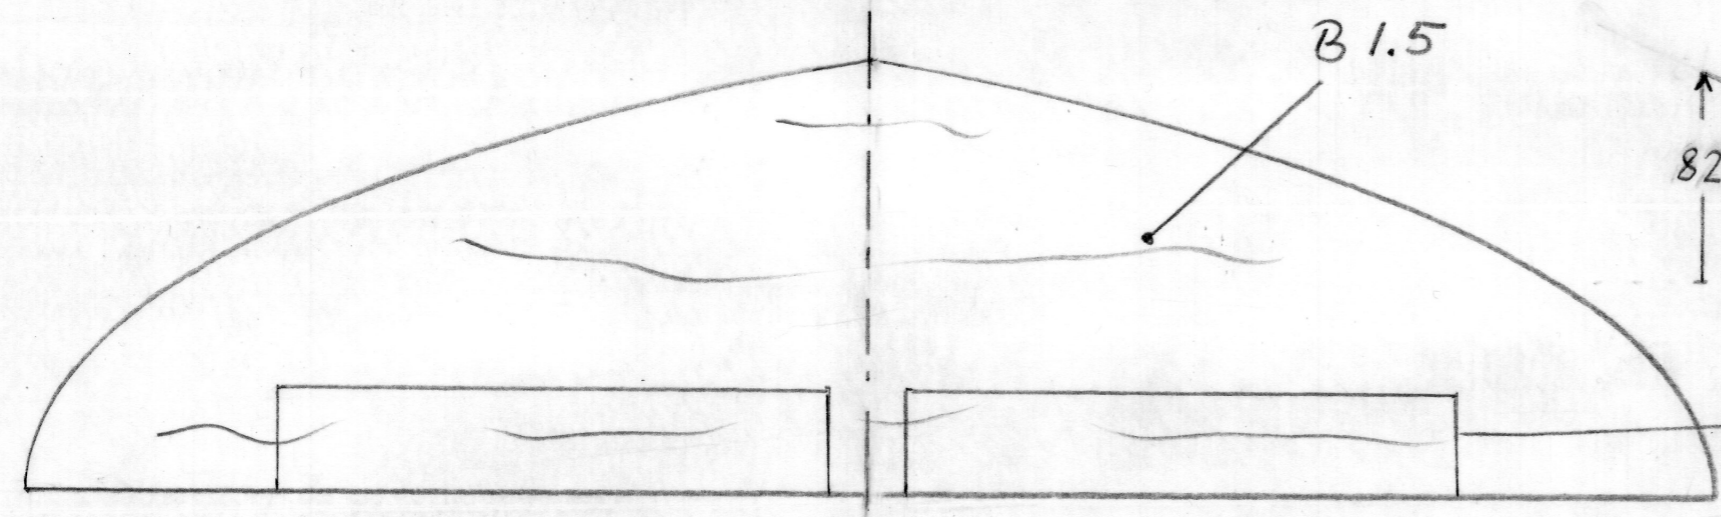

B 1.5

linen/cotton

C/L

B 1.5

C/L

82 mm

wing dihedral (1/3 scale)

elevator outlines

stiff B 1.5 or B2

right side only outlines of linen band

left side only linen/cotton

wing piano wire Ø 1.2

CG

B3

multiple layers of white wood glue applied finally

rudder outlines

slot for horizontal stab

#4001 Slangebella
 Tubarão
 Slingshot glider
 span 38.5 cm / 15.2 in
 weight 16g / 0.57 oz
 2/2026

R. J. Schickewitz