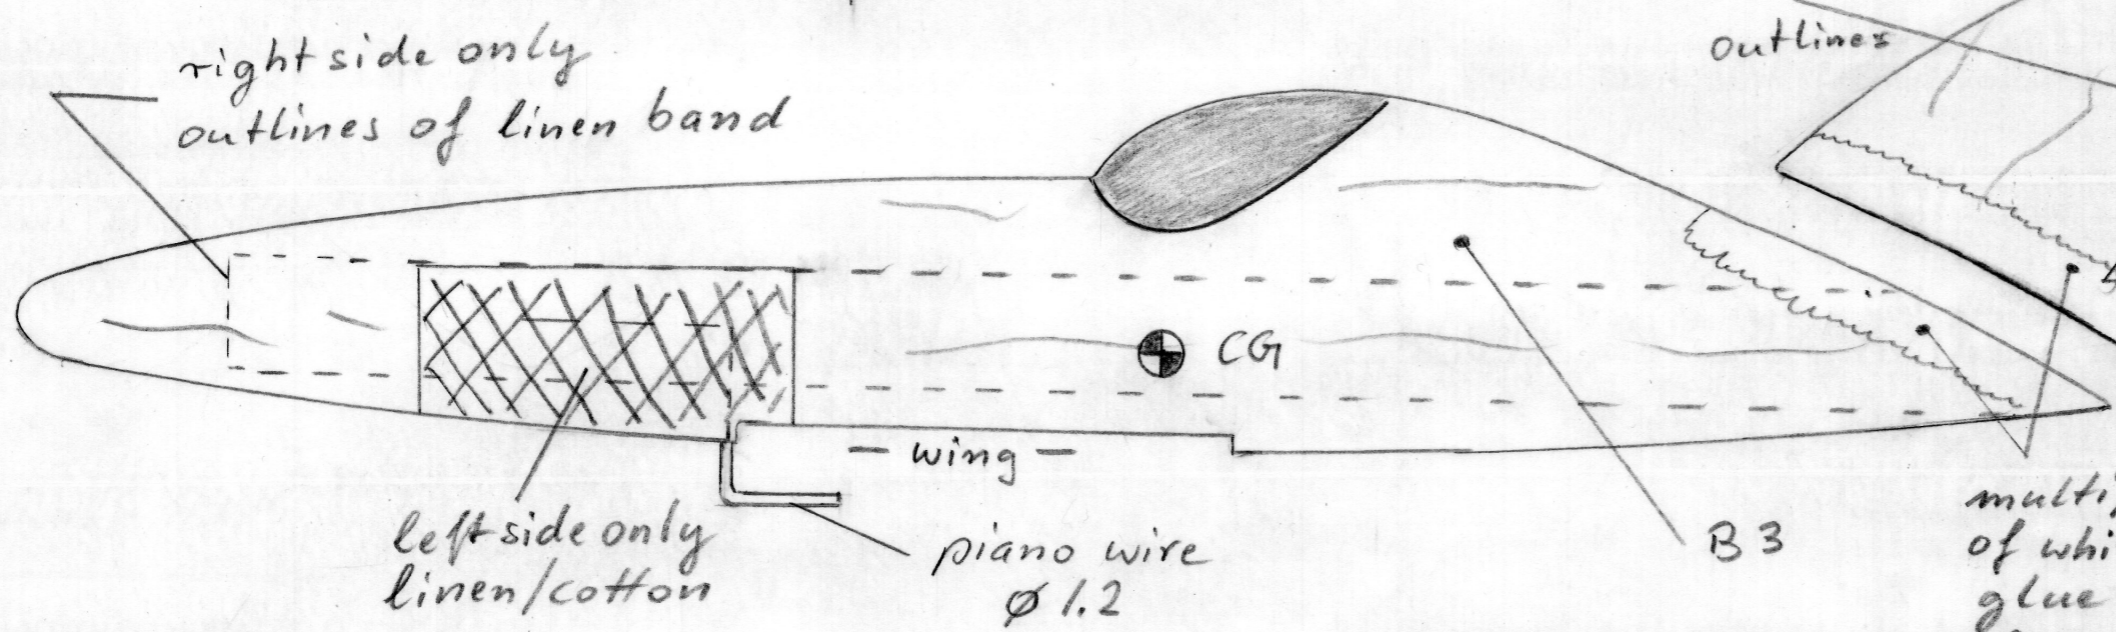

B 1.5

linen/cotton

C/L

B 1.5

C/L

82 mm

wing dihedral (1/3 scale)

elevator outlines

stiff B 1.5 or B2

right side only outlines of linen band

left side only linen/cotton

wing piano wire Ø 1.2

CG

B3

multiple layers of white wood glue applied finally

rudder outlines

slot for horizontal stab

#4001 Slangebella
 Tubarão
 Slingshot glider
 span 38.5 cm / 15.2 in
 weight 16g / 0.57 oz
 2/2026

R. J. Schickewitz