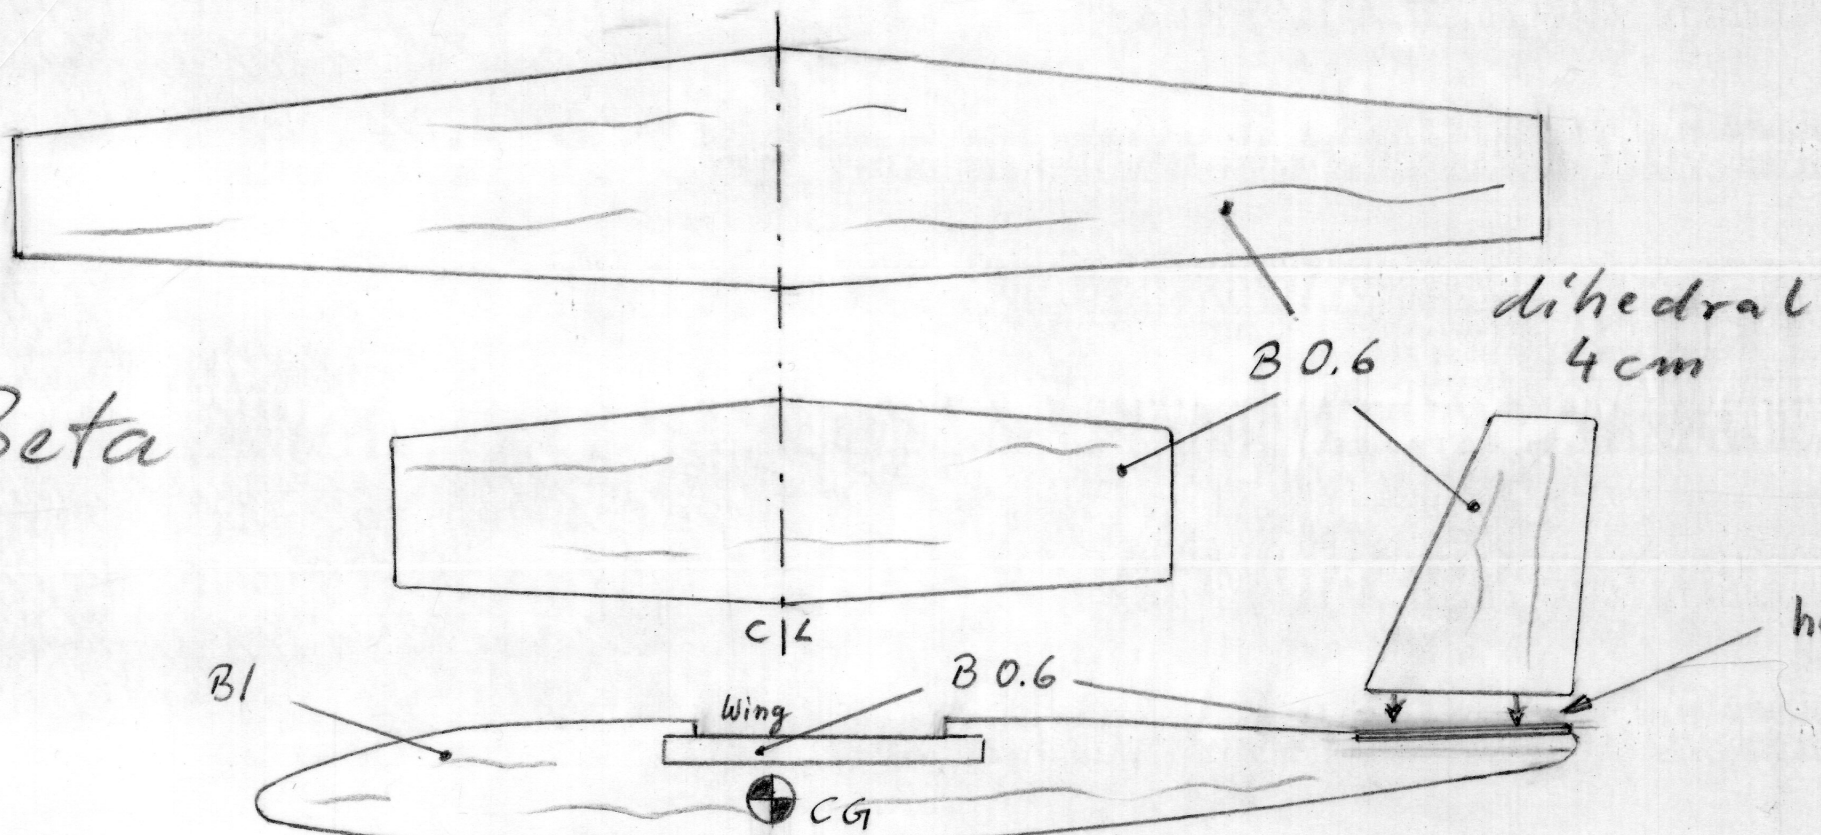

Beta

dihedral
4 cm

B 0.6

horizontal
stab

Alpha

Wing
slot

Eight Inch Club
Balsonians
#5001 Alpha
span 20 cm / 8 in
weight 1.8g / 0.06oz

#5002 Beta
span 20 cm / 8 in
weight 2.3g / 0.08oz